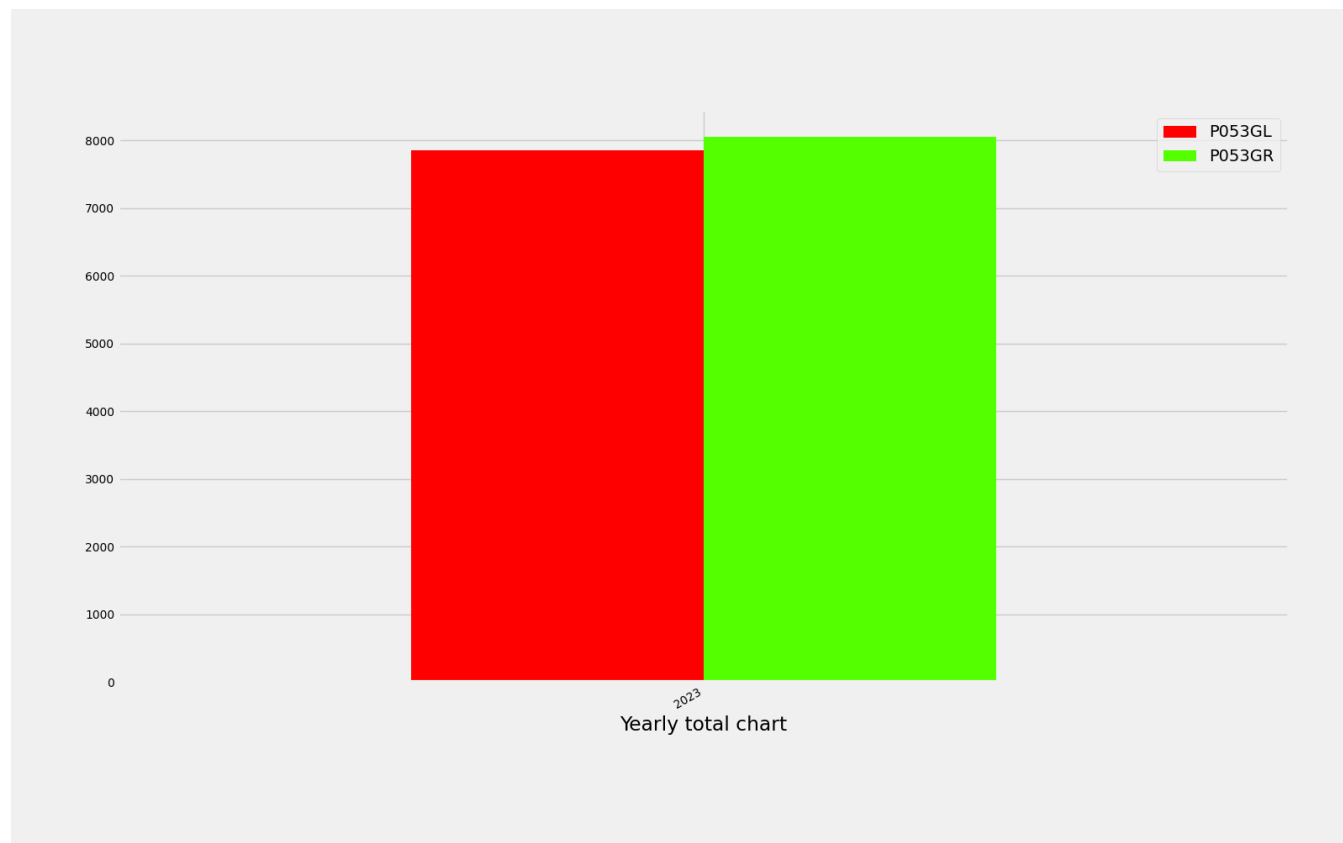

VISITOR COUNTERS REPORT

This report presents the results from 01-Jan-2023 to 31-Dec-2023.

The counter records how many people go left or right past the counter. Green bars on graph show people who have gone right, red bars on graph show people who have gone left.

In the case of Stoneyburn, left counts are people heading north towards the bing and those heading right are heading south towards the village.

Sitecode table

Sitecode	Site description	Calibration factor
P053GL	Path 05 3G Left (Metal Box)	1.0
P053GR	Path 05 3G Right (Metal Box)	1.0

PERIOD	P053GL	P053GR
2023	7853	8045

Quarterly total table

PERIOD	P053GL	P053GR
2023Q1	0	0
2023Q2	1799	1730
2023Q3	3465	3495
2023Q4	2589	2820

Monthly total table

PERIOD	P053GL	P053GR
Jan-2023	0	0
Feb-2023	0	0
Mar-2023	0	0
Apr-2023	0	0
May-2023	338	416
Jun-2023	1461	1314
Jul-2023	1276	1266
Aug-2023	1203	1203
Sep-2023	986	1026
Oct-2023	953	1087
Nov-2023	903	985
Dec-2023	733	748

Weekly total table

PERIOD	P053GL	P053GR
2023W00	0	0
2023W01	0	0
2023W02	0	0
2023W03	0	0
2023W04	0	0
2023W05	0	0
2023W06	0	0
2023W07	0	0
2023W08	0	0
2023W09	0	0
2023W10	0	0
2023W11	0	0
2023W12	0	0
2023W13	0	0
2023W14	0	0
2023W15	0	0
2023W16	0	0
2023W17	0	0
2023W18	66	82
2023W19	29	60
2023W20	0	0
2023W21	76	97
2023W22	366	345
2023W23	487	439
2023W24	281	242
2023W25	273	279
2023W26	298	274
2023W27	316	302
2023W28	273	253
2023W29	308	296
2023W30	263	289
2023W31	268	257
2023W32	268	290
2023W33	283	270
2023W34	253	249
2023W35	286	286
2023W36	287	277
2023W37	206	237
2023W38	204	212
2023W39	219	246
2023W40	180	199
2023W41	239	285
2023W42	200	238
2023W43	213	227
2023W44	243	249
2023W45	241	273
2023W46	223	221
2023W47	173	211
2023W48	178	197
2023W49	121	138
2023W50	172	167
2023W51	140	150
2023W52	220	208