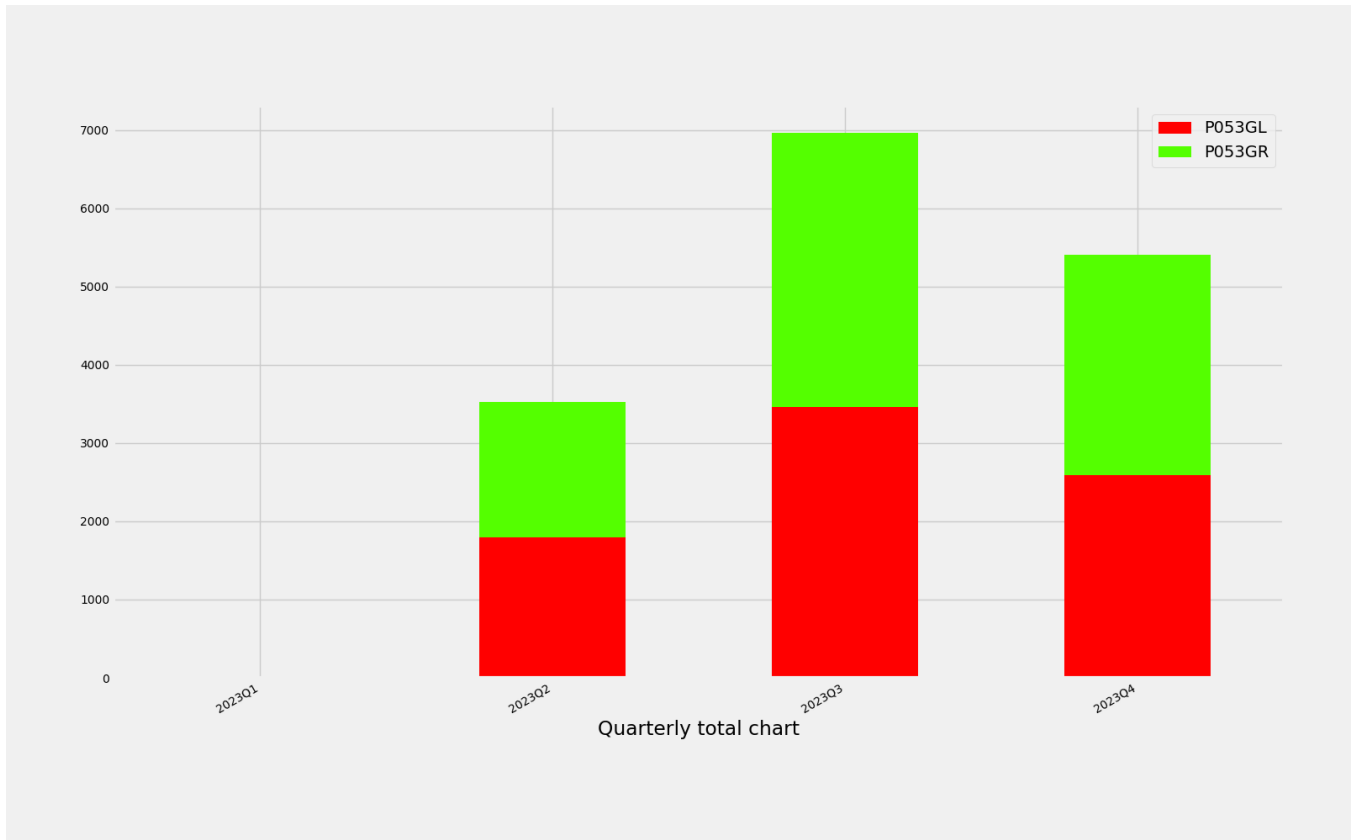

VISITOR COUNTERS REPORT

This report presents the results from 01-Jan-2023 to 31-Dec-2023.

The counter records how many people go left or right past the counter. Green bars on graph show people who have gone right, red bars on graph show people who have gone left.

In the case of Stoneyburn, left counts are people heading north towards the bing and those heading right are heading south towards the village.

Sitecode table

Sitecode	Site description	Calibration factor
P053GL	Path 05 3G Left (Metal Box)	1.0
P053GR	Path 05 3G Right (Metal Box)	1.0

PERIOD	P053GL	P053GR
2023	7853	8045

Quarterly total table

PERIOD	P053GL	P053GR
2023Q1	0	0
2023Q2	1799	1730
2023Q3	3465	3495
2023Q4	2589	2820

Monthly total table

PERIOD	P053GL	P053GR
Jan-2023	0	0
Feb-2023	0	0
Mar-2023	0	0
Apr-2023	0	0
May-2023	338	416
Jun-2023	1461	1314
Jul-2023	1276	1266
Aug-2023	1203	1203
Sep-2023	986	1026
Oct-2023	953	1087
Nov-2023	903	985
Dec-2023	733	748

Weekly total table

PERIOD	P053GL	P053GR
2023W00	0	0
2023W01	0	0
2023W02	0	0
2023W03	0	0
2023W04	0	0
2023W05	0	0
2023W06	0	0
2023W07	0	0
2023W08	0	0
2023W09	0	0
2023W10	0	0
2023W11	0	0
2023W12	0	0
2023W13	0	0
2023W14	0	0
2023W15	0	0
2023W16	0	0
2023W17	0	0
2023W18	66	82
2023W19	29	60
2023W20	0	0
2023W21	76	97
2023W22	366	345
2023W23	487	439
2023W24	281	242
2023W25	273	279
2023W26	298	274
2023W27	316	302
2023W28	273	253
2023W29	308	296
2023W30	263	289
2023W31	268	257
2023W32	268	290
2023W33	283	270
2023W34	253	249
2023W35	286	286
2023W36	287	277
2023W37	206	237
2023W38	204	212
2023W39	219	246
2023W40	180	199
2023W41	239	285
2023W42	200	238
2023W43	213	227
2023W44	243	249
2023W45	241	273
2023W46	223	221
2023W47	173	211
2023W48	178	197
2023W49	121	138
2023W50	172	167
2023W51	140	150
2023W52	220	208